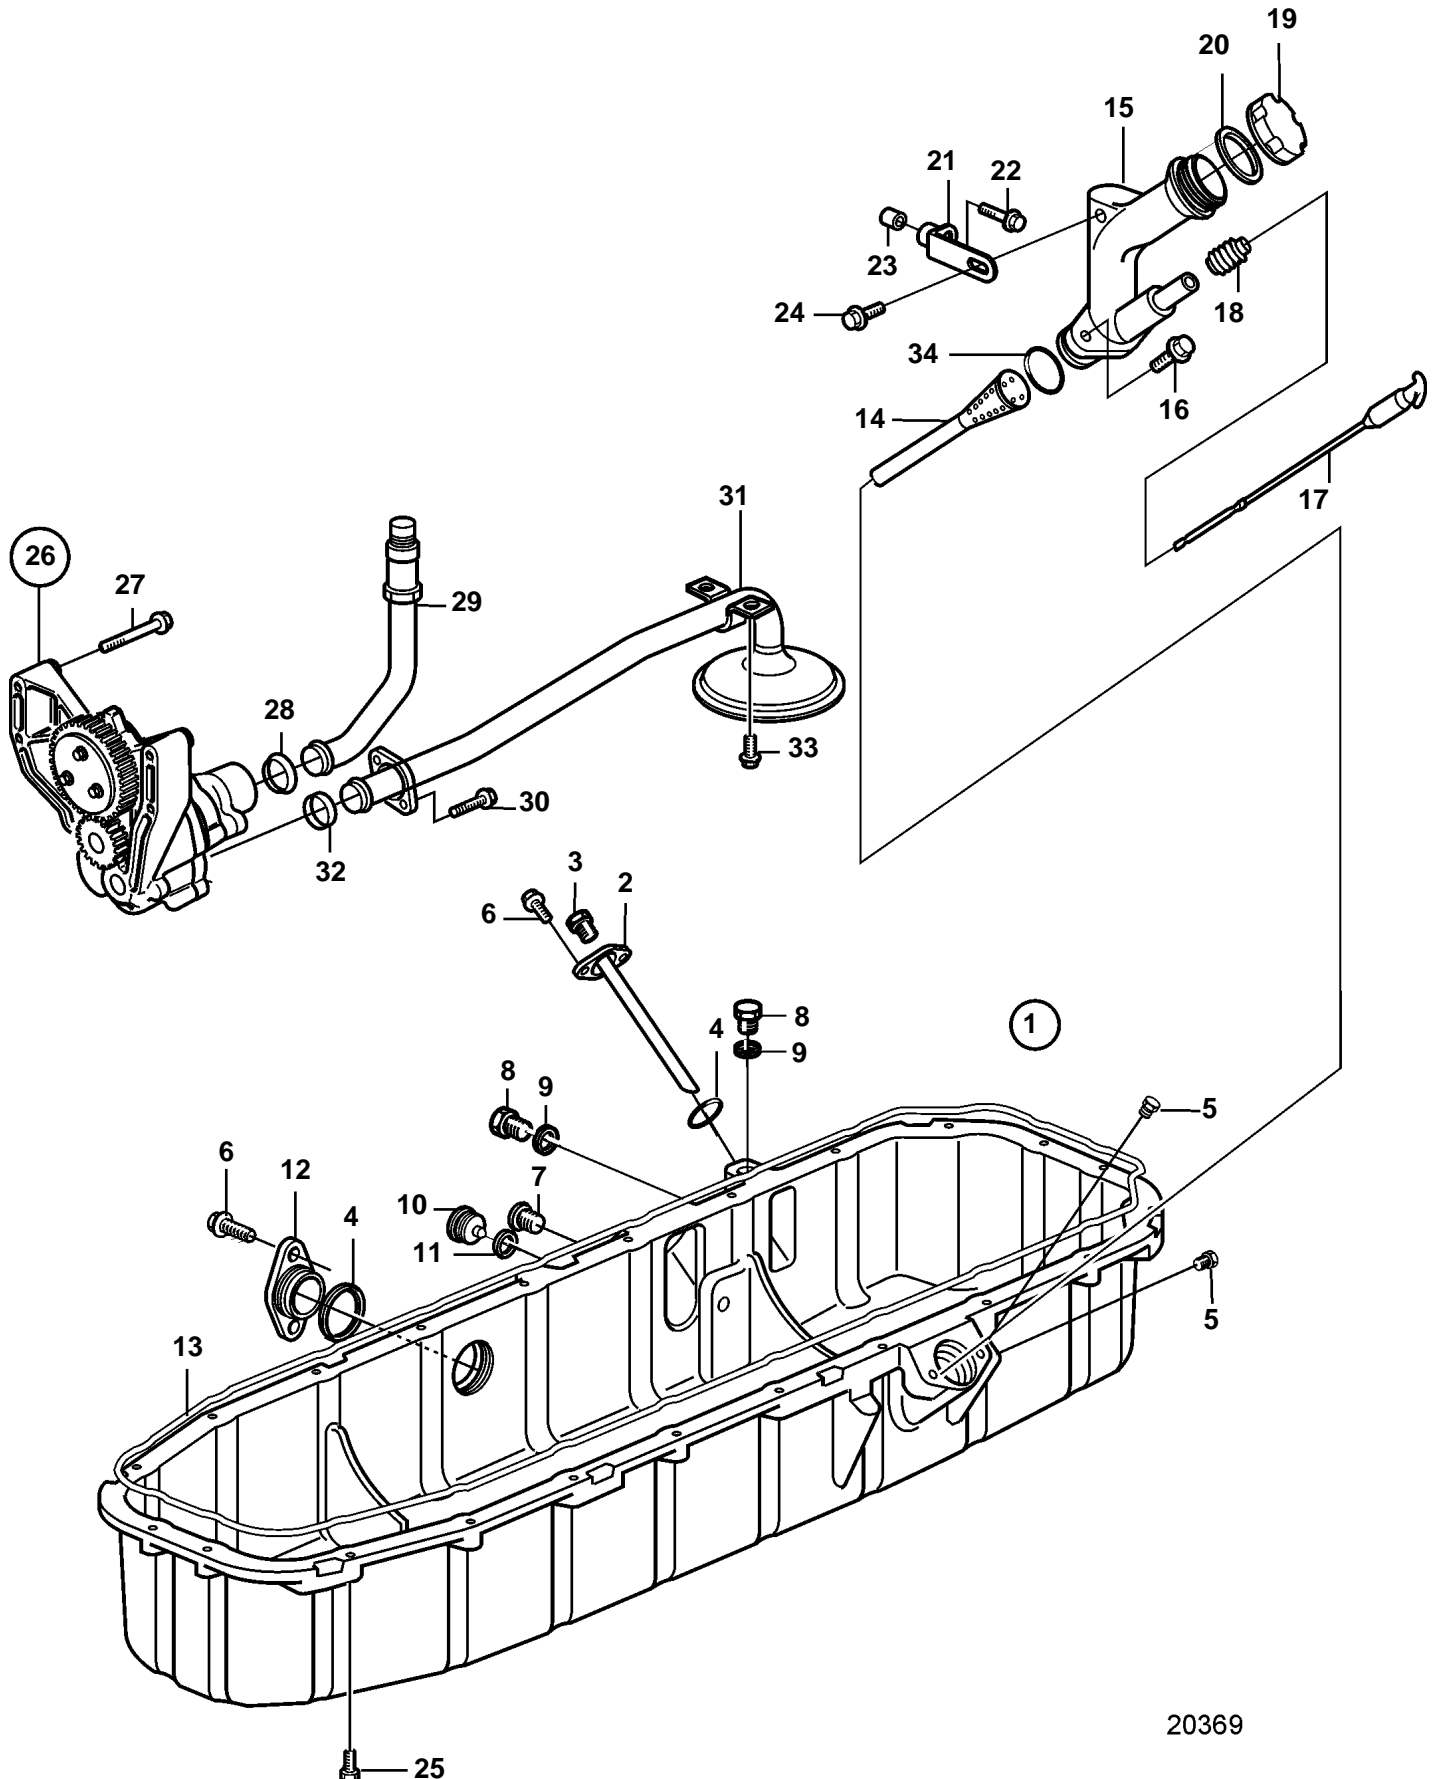

TAD1241VE, TAD1242VE

20369

TAD1241VE, TAD1242VE

REF	PART NO.	QTY	DESCRIPTION	SEE SEC.	NOTES
1	3828787	1	Oil pan		REPL BY 3843922
	3843922	1	Oil pan		
2	3827314	1	• Oil draining pipe		
3	479979	1	• • Plug		
4	20555696	2	• Sealing ring		(421629)
5	479979	2	• Plug		
6	946440	4	• Flange screw		
7	479956	1	• Plug		
8	960632	2	• Plug		
9	11998	2	• Gasket		
10	949175	1	• Magnetic plug		
11	18813	1	• Gasket		
12	3964803	1	• Plug		
13	8192235	X	Rubber moulding		L=2870mm
14	3829805	1	Guide		
15	3827164	1	Oil filler pipe		
16	946173	2	Flange screw		
17	865918	1	Oil dipstick		
18	421723	1	• Rubber seal		
19	1675839	1	Oil filler cap		REPL BY 20807510
	20807510	1	Oil filler cap		
20	1675841	1	• Gasket		FOR 1675839
	20365079	1	• Gasket		FOR 20807510
21	3827163	1	Anchorage		
22	947760	1	Flange screw		
23	843075	1	Sleeve		
24	946440	1	Flange screw		
25	947760	22	Flange screw		
26	8170261	1	Oil pump		(3165222)
				4276	
27	965181	4	Screw		
28	8170558	1	Sealing ring		
29	8170430	1	Oil feed pipe		
30	965181	2	Screw		
31	3808920	1	Suction pipe		
32	470383	2	Sealing ring		
33	946440	2	Flange screw		
34	20555696	1	Sealing ring		(421629)